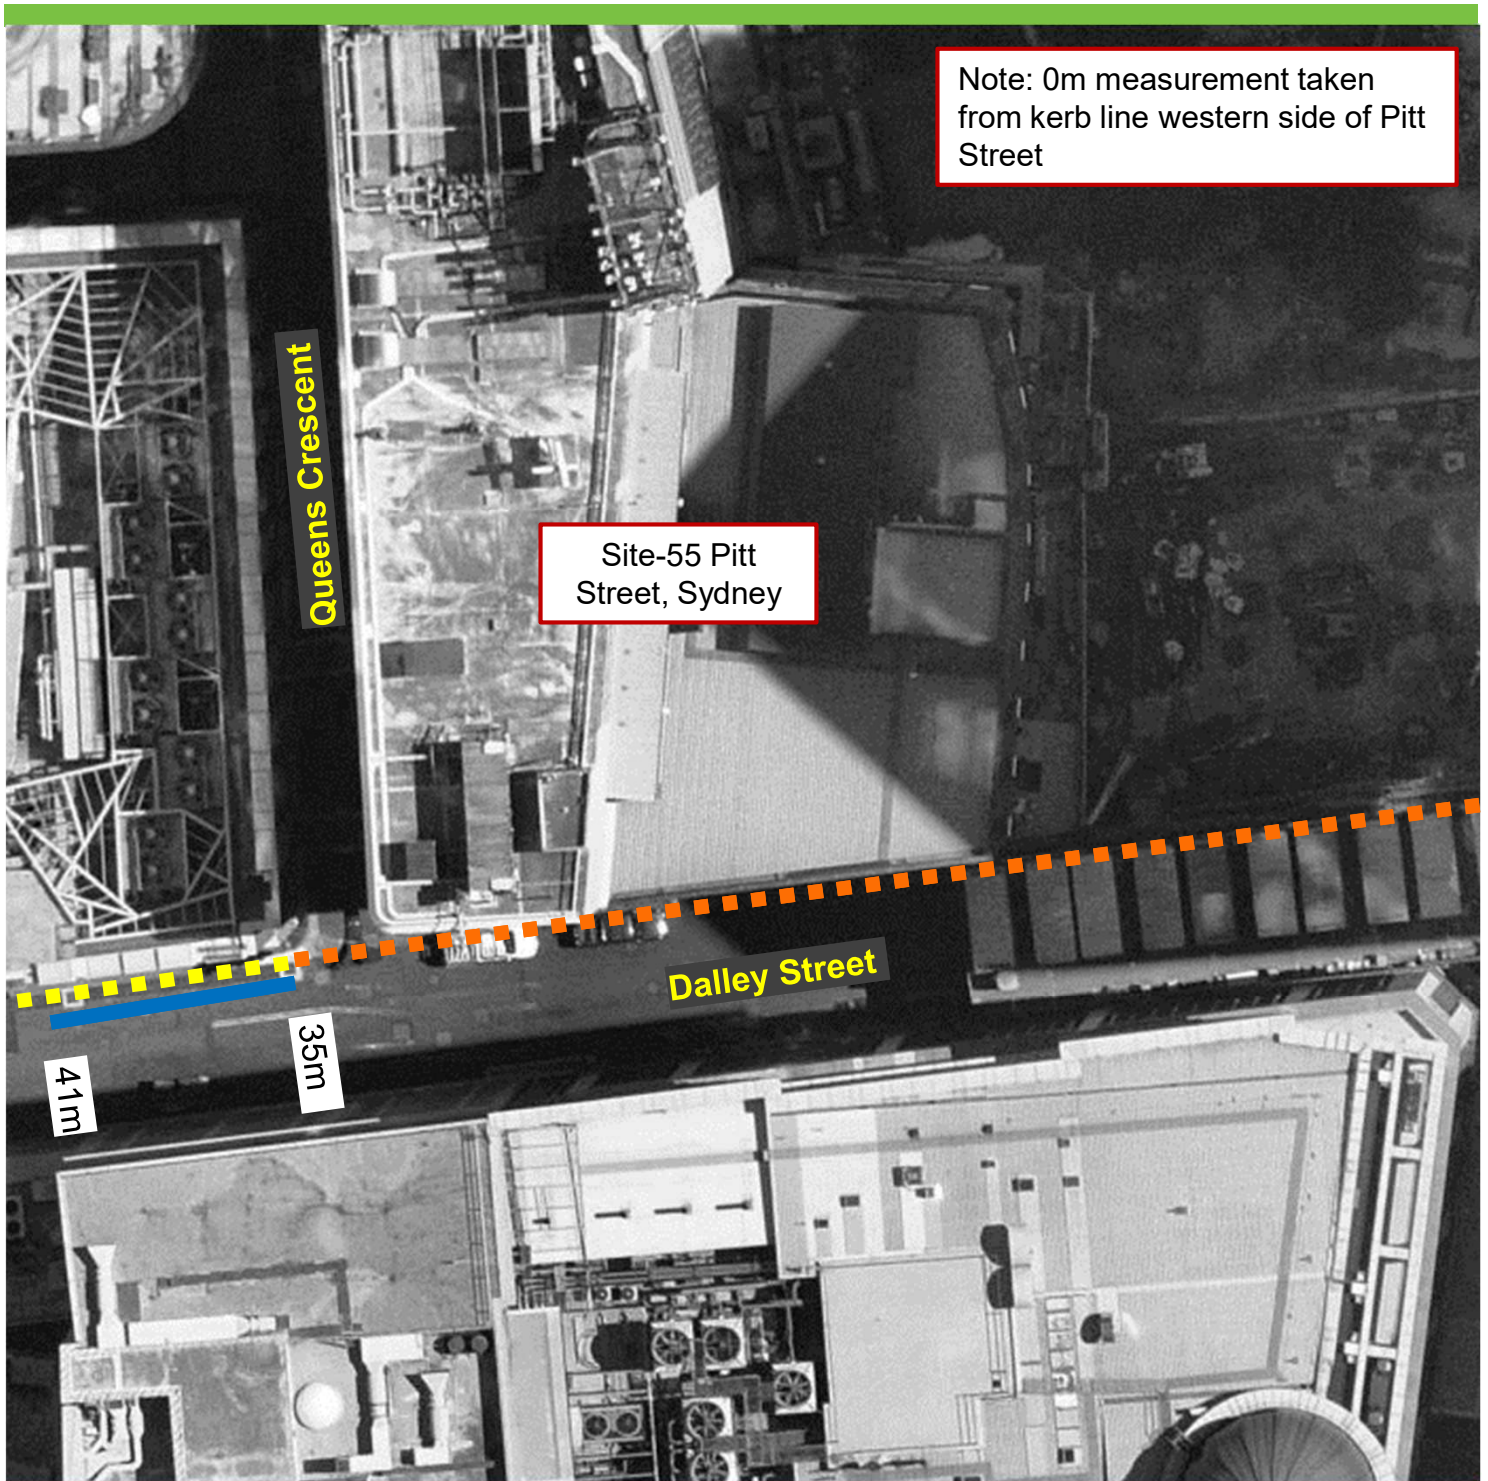

Dalley Street, Sydney Proposed Works Zone

Existing

Proposed

- ■ ■ No Stopping
- Works Zone
7am-7pm Mon-Fri
7am-5pm Sat
- ■ ■ No Stopping All Other Times

- Works Zone
7am-7pm Mon-Fri
7am-5pm Sat
- 36 ■ No Stopping All Other Times